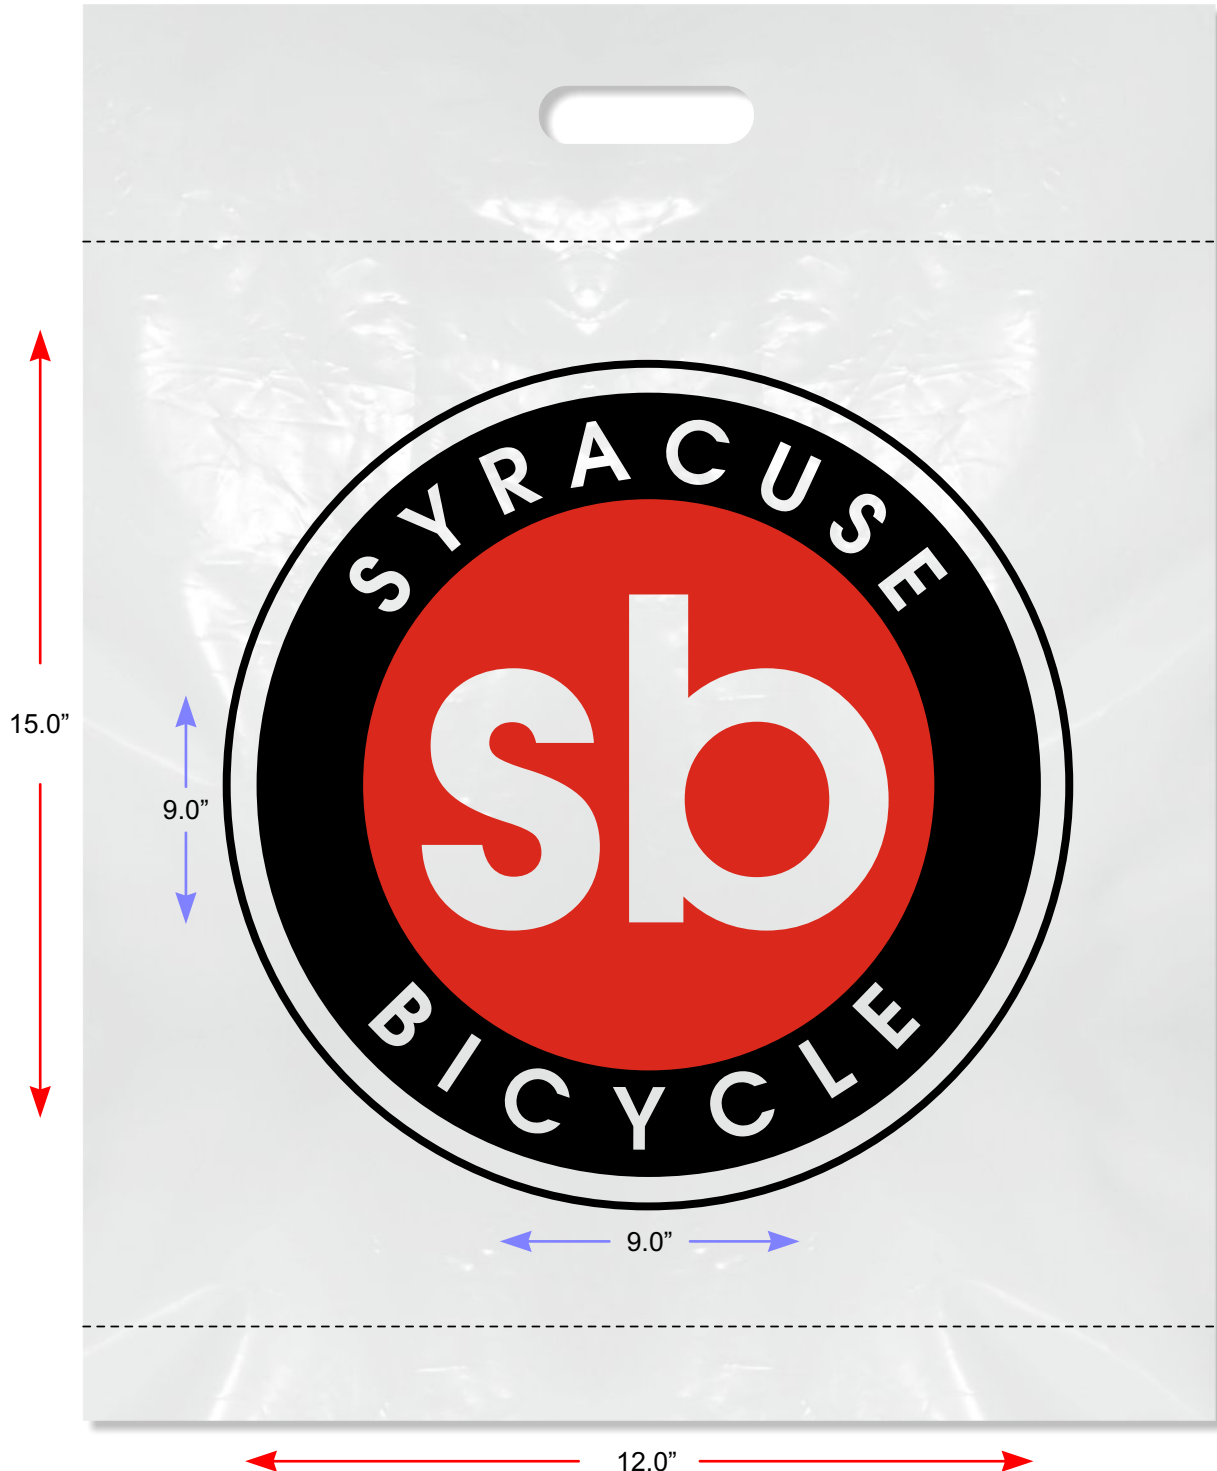

ARTWORK PROOF

Project Ref #:

0517-087

Special Notes

PMS match to closest stock color
Trapping added to red

Date: _____

PO#: _____

Item #: CBD1215

Plastic: _____

Quantity: _____ (+/- 10%)

Handles: _____

Imprint Size: 9" w x 9" h

Imprint Color: Black + Pantone 485C

Approved
as shown ☐

Approved
with changes ☐

Not Approved
new artwork attached ☐

Initial One Choice

E&OE